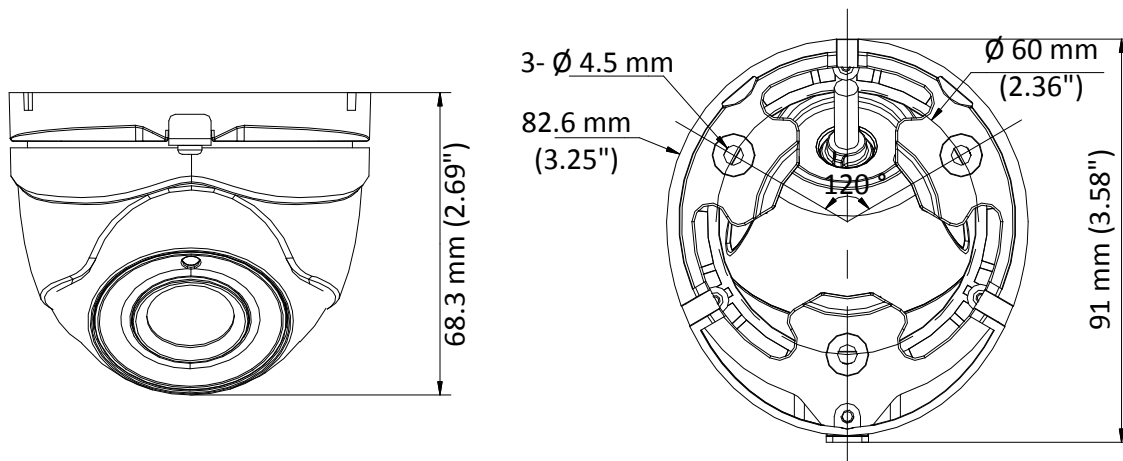

Order Model

DS-2CE56D0T-ITME

Dimension